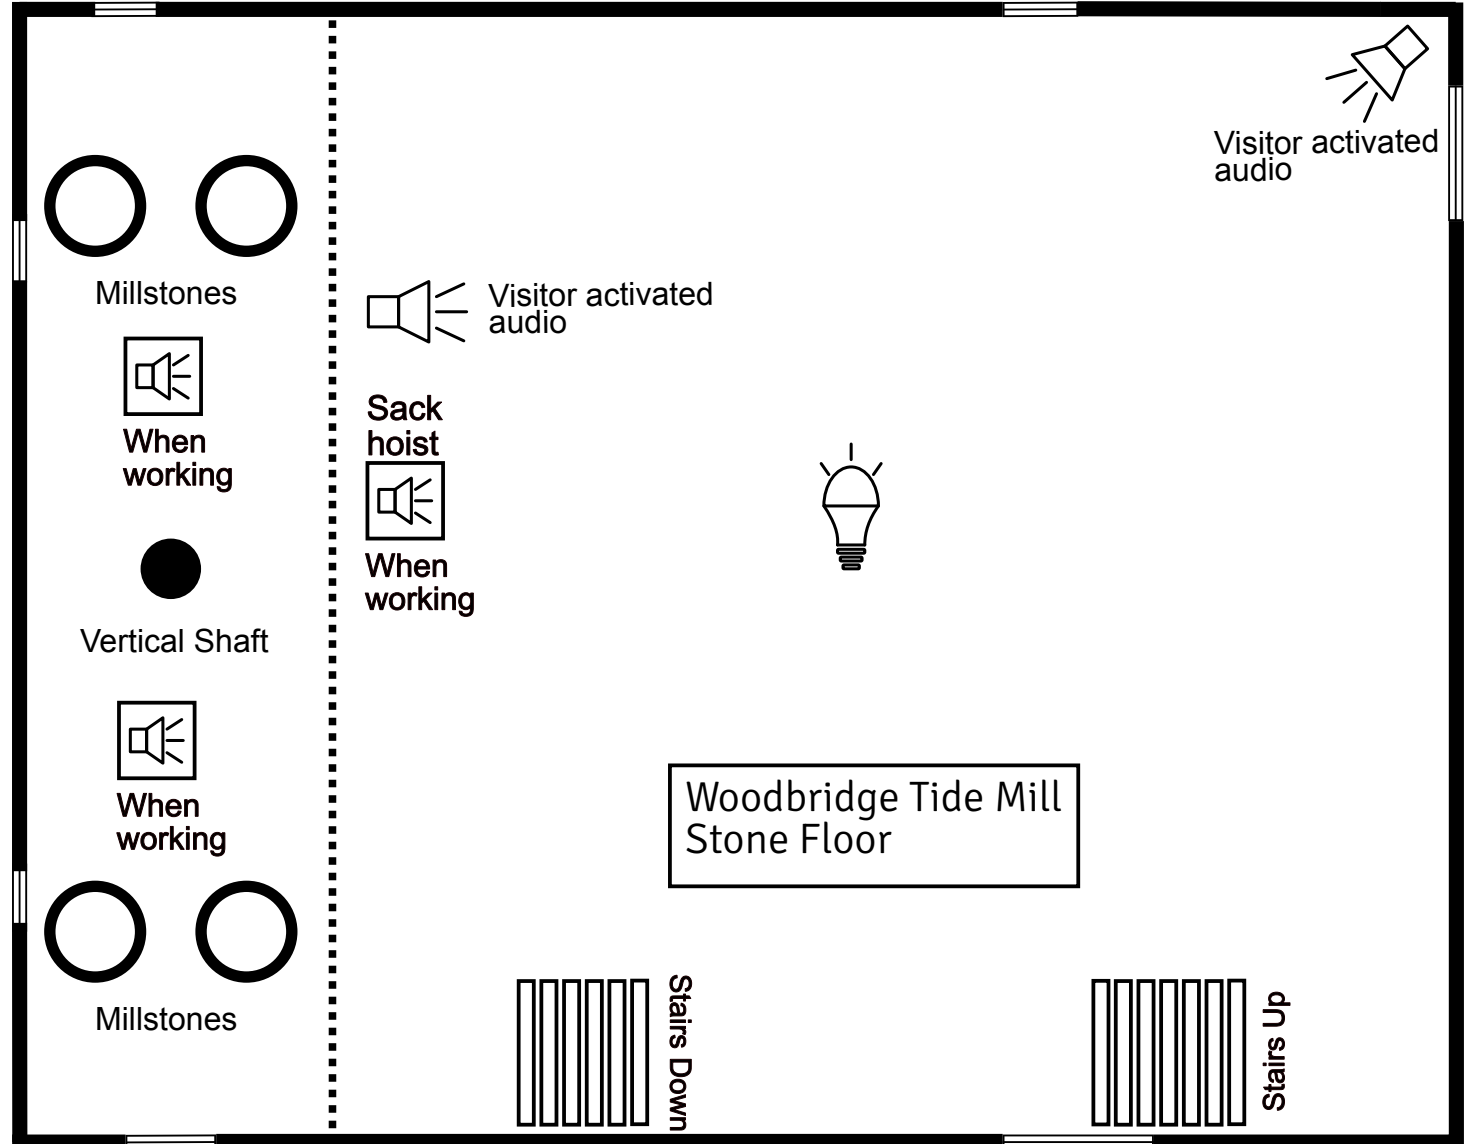

Entrance

River Deben

Key

- Well Lit 
- Darker 
- Noise 

River Deben

Key

- Well Lit 
- Darker 
- Noise 